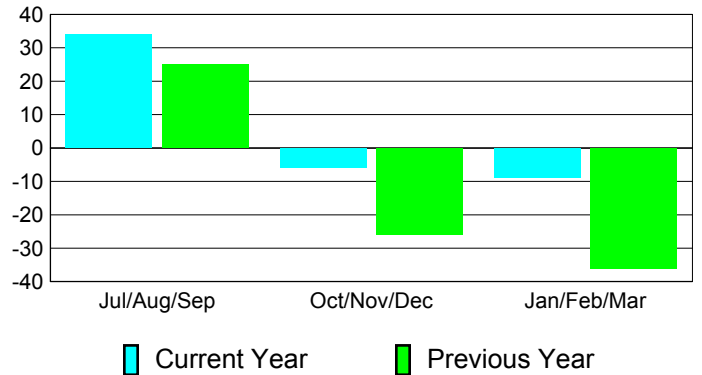

Gender Comparison 2010-2011

Male

Female