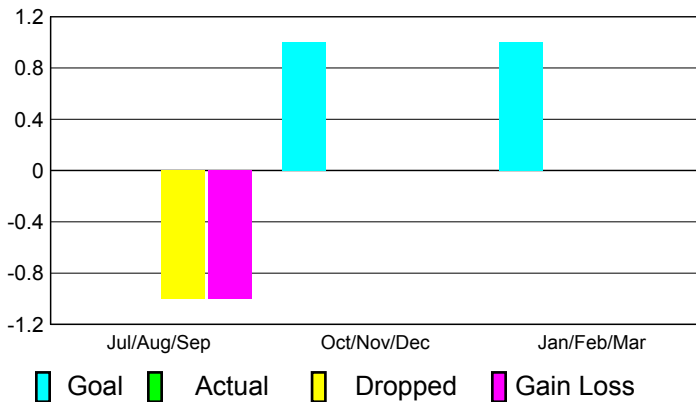

2010-2011 GMT Reports for District (or Undistricted) **District D 6**

GMT: Joel R. Gómez Franco

Location: HONDURAS

GMT CA: 3

CLUBS

Club Results
2010-2011

Clubs
2009-2010

Month	New Club Goal	Actual New Clubs	Actual Dropped Clubs	Gain/Loss of Clubs	Gain/Loss of Clubs
Jul/Aug/Sep	0	0	-1	-1	0
Oct/Nov/Dec	1	0	0	0	0
Jan/Feb/Mar	1	0	0	0	-1
Totals	2	0	-1	-1	-1

Club Results 2010-2011

Goal, New, Dropped, Gain/Loss

Comparison of Club Gain/Loss

Current Year Compared to the Previous Year

YTD Status Quo Clubs 2010-2011

Status Quo Clubs Compared to Status Quo Members

MEMBERSHIP