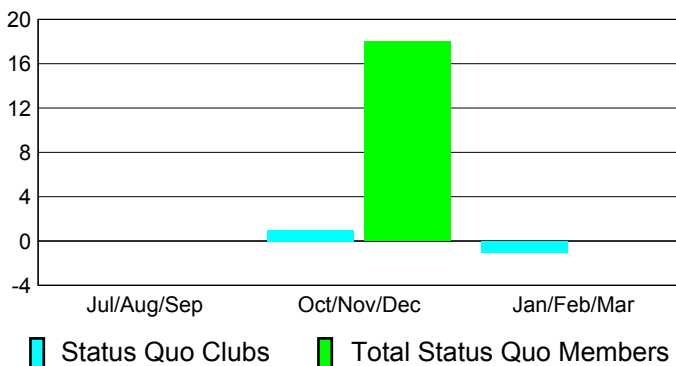

Club Results 2010-2011

Goal, New, Dropped, Gain/Loss

Comparison of Club Gain/Loss

Current Year Compared to the Previous Year

YTD Status Quo Clubs 2010-2011

Status Quo Clubs Compared to Status Quo Members

MEMBERSHIP

Membership Results
2010-2011

Membership
2009-2010

Month	Net Memb Goal	Actual New Memb	Actual Dropped Memb	Gain/Loss of Memb	Gain/Loss of Memb
Jul/Aug/Sep	10	58	-24	34	25
Oct/Nov/Dec	40	8	-14	-6	-26
Jan/Feb/Mar	40	7	-16	-9	-36
Totals	90	73	-54	19	-37