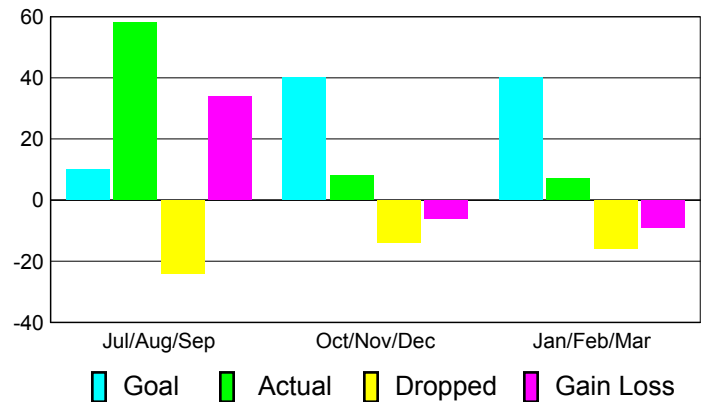

Membership Results 2010-2011

Goal, New, Dropped, Gain/Loss

Comparison of Membership Gain/Loss

Current Year Compared to the Previous Year