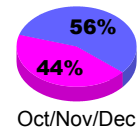

Membership Results
2010-2011

Membership
2009-2010

Month	Net Memb Goal	Actual New Memb	Actual Dropped Memb	Gain/Loss of Memb	Gain/Loss of Memb
Jul/Aug/Sep	10	58	-24	34	25
Oct/Nov/Dec	40	8	-14	-6	-26
Jan/Feb/Mar	40	7	-16	-9	-36
Totals	90	73	-54	19	-37

Membership Results 2010-2011

Goal, New, Dropped, Gain/Loss

Comparison of Membership Gain/Loss

Current Year Compared to the Previous Year

Gender Comparison 2010-2011

Male

Female